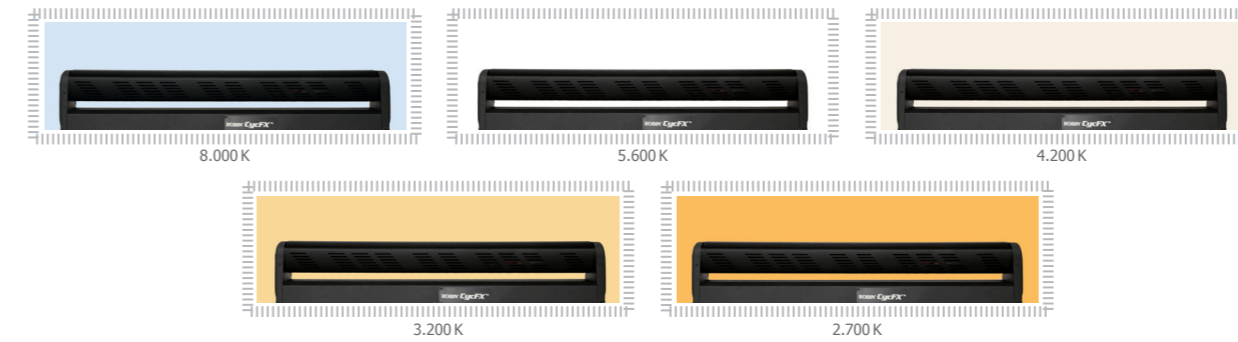

True White Colours