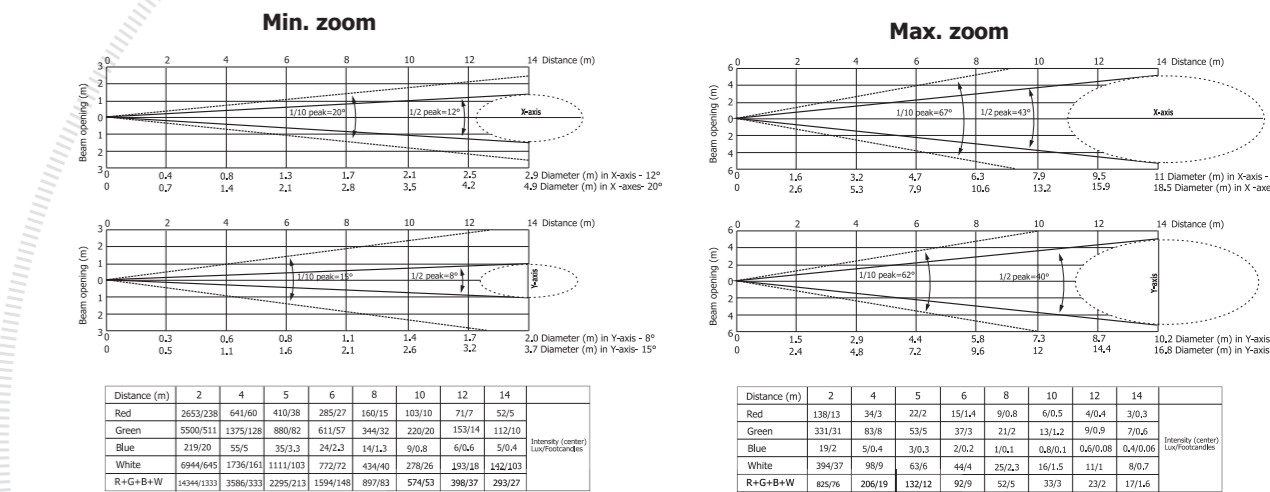

Pixel control

The unique technology allows individual control of each LED pixel. Pre-programmed colour macros and pixel control makes this fixture quick and easy to programme.

Distance (m)	2	4	5	6	8	10	12	14	
Red	138/13	34/3	22/2	15/1.4	9/0.8	6/0.5	4/0.4	3/0.3	
Green	331/31	83/8	53/5	37/3	23/2	13/1.2	9/0.9	7/0.6	
Blue	192	5/0.4	3/0.3	2/0.2	1/0.1	0.8/0.1	0.6/0.08	0.4/0.06	
White	394/37	98/9	63/6	44/4	25/2.3	16/1.5	11/1	8/0.7	
R+G+B+W	852/8	208/19	132/12	92/9	52/5	33/3	23/2	17/1.6