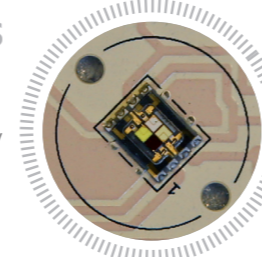

Multichips