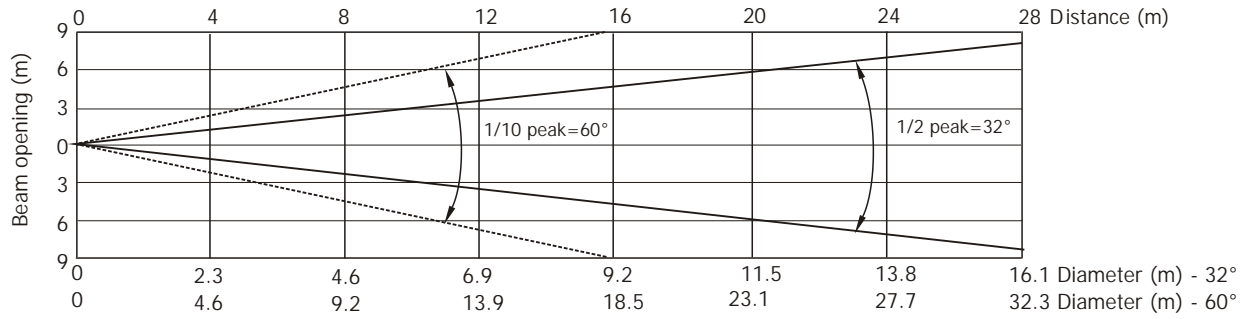

## Photometric Diagram

Total Output: 48500 lumens

Distance (m)	4	5	8	12	16	20	24	28	
White	8750/813	5600/520	2190/203	970/90	550/51	350/33	243/23	180/17	Intensity (center) Lux/Footcandles