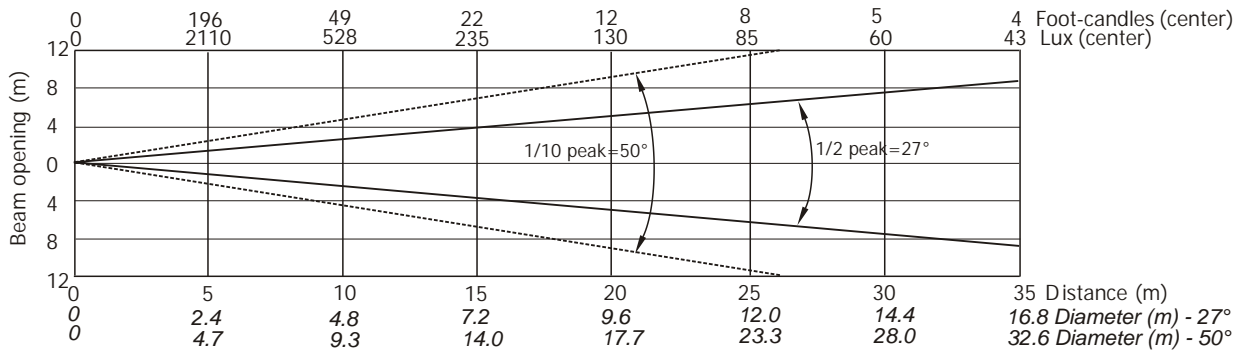

Robin MMX WashBeam

Photometric Diagram

Fresnel lens (glass)

Wash mode

Max. zoom