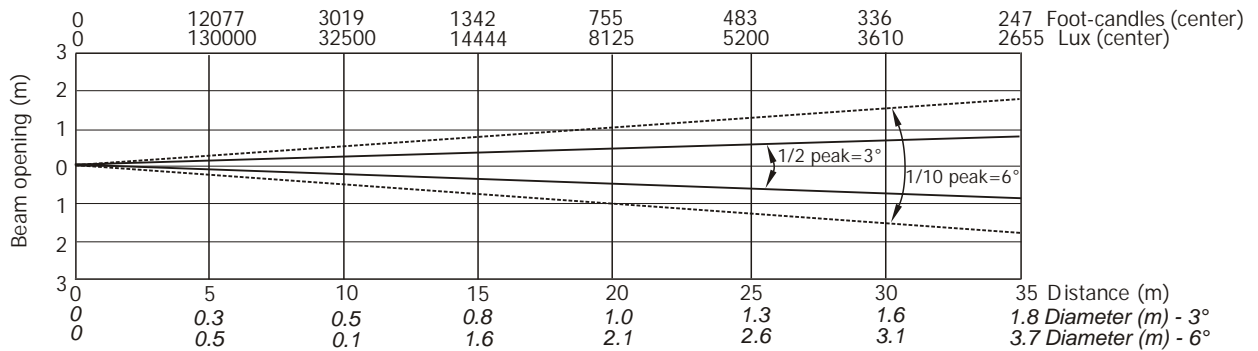

Robin MMX WashBeam

Photometric Diagram

Beam lens (plastic)

Extended BeamWash mode

Min. Zoom