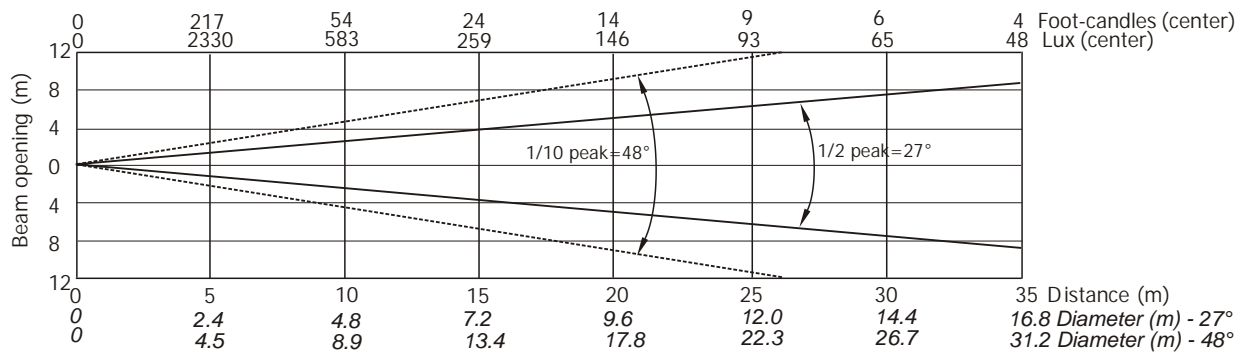

Robin MMX WashBeam

Photometric Diagram

Beam lens (plastic)

BeamWash mode

Max. zoom