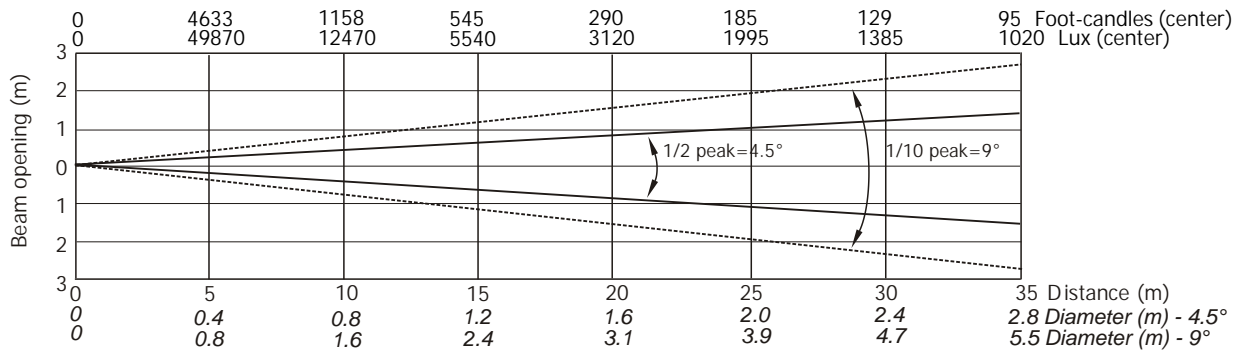

Robin MMX WashBeam

Photometric Diagram

Fresnel lens (glass)

Extended Wash mode

Min. Zoom