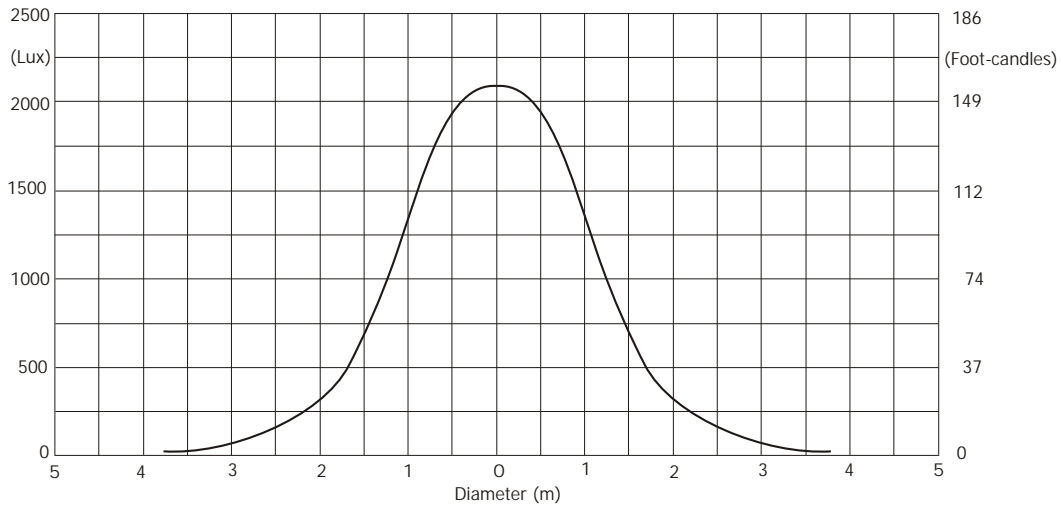

Illuminance distribution

Distance=5m

Light Beam Type channel

DMX Wash type

0-29 Wash Mode

30-39 Extended Wash Mode

Light beam type is automatically detected according front lens installed- plastic or glass