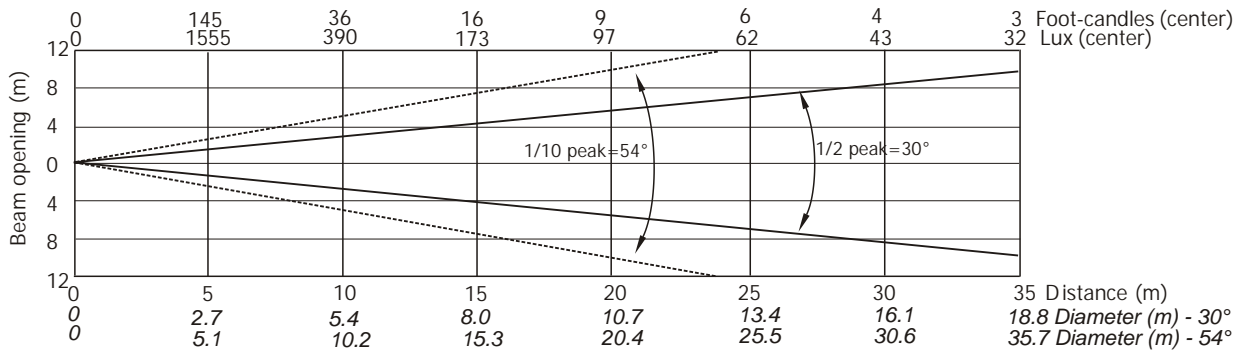

Robin MMX WashBeam

Photometric Diagram

Fresnel lens (glass)

Extended Wash mode

Max. zoom