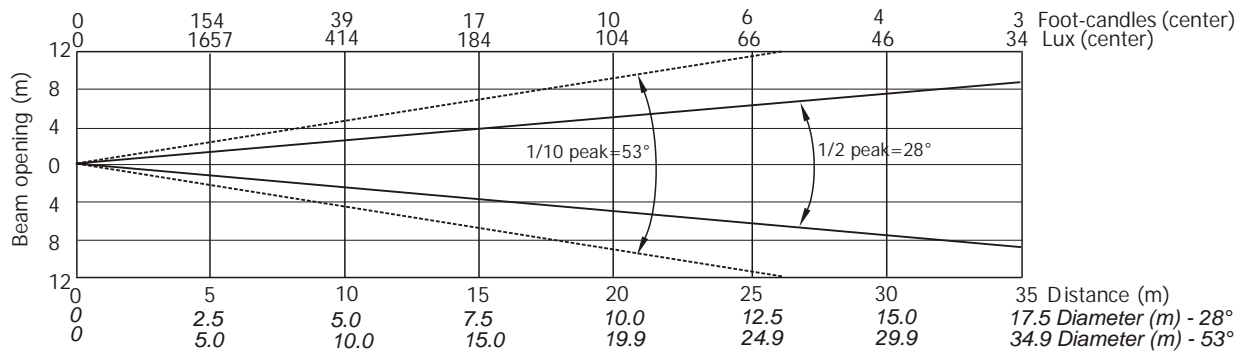

Robin MMX WashBeam

Photometric Diagram

Beam lens (plastic)

Extended BeamWash mode

Max. zoom