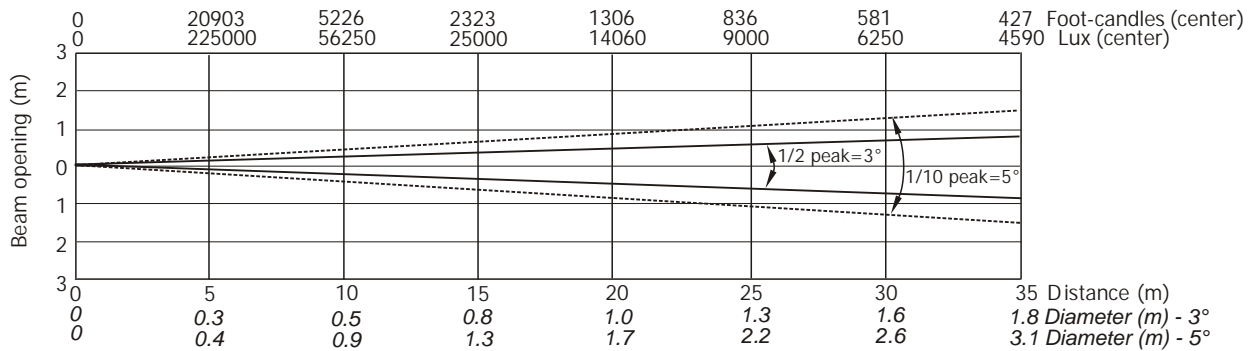

Robin MMX WashBeam

Photometric Diagram

Beam lens (plastic)

BeamWash mode

Min. Zoom