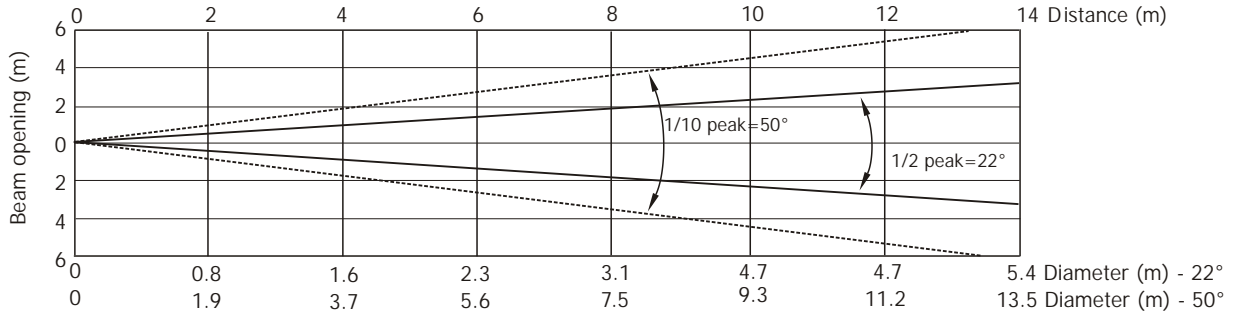

## Photometric Diagram

LED load mode: Full

Total Output: 1346 lumens

Distance (m)	2	4	5	6	8	10	12	14	
Red	312/29	78/7	50/4.6	35/3.2	20/1.8	13/1.2	9/0.8	6/0.6	Intensity (center) Lux/Footcandles
Green	544/51	136/13	87/8	60/5.6	34/3.2	22/2	15/1.4	11/1	
Blue	106/10	27/2.5	17/1.6	12/1.1	7/0.6	4/0.4	3/0.3	2/0.2	
White	1663/155	416/39	266/25	184/17	104/10	67/6	46/4	34/3	

### Illuminance distribution

Distance=5m

## Photometric Diagram

LED load mode: Eco

Total Output: 985 lumens

Distance (m)	2	4	5	6	8	10	12	14	
Red	270/25	67/6	43/4	30/2.8	17/1.6	11/1	8/0.7	6/0.5	Intensity (center) Lux/Footcandles
Green	394/37	98/9	63/6	44/4	25/2.3	16/1.5	11/1	8/0.7	
Blue	75/7	19/1.7	12/1.1	8/0.8	5/0.4	3/0.3	2/0.2	1.5/1.1	
White	1312/122	328/31	210/20	146/14	82/8	53/5	37/3.4	27/2.5	