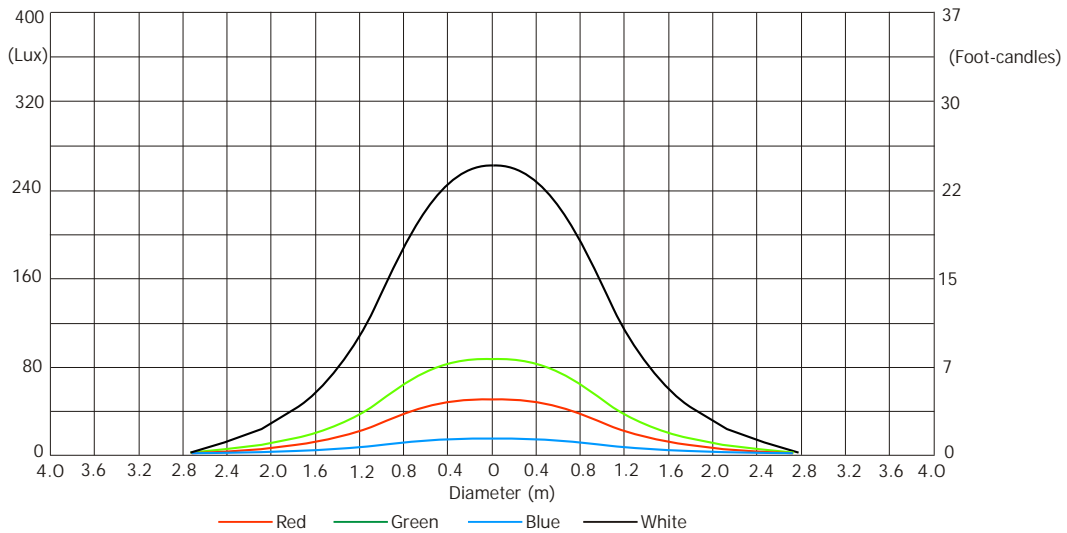

## Photometric Diagram

LED load mode: Full

Total Output: 1346 lumens

Distance (m)	2	4	5	6	8	10	12	14	
Red	312/29	78/7	50/4.6	35/3.2	20/1.8	13/1.2	9/0.8	6/0.6	Intensity (center) Lux/Footcandles
Green	544/51	136/13	87/8	60/5.6	34/3.2	22/2	15/1.4	11/1	
Blue	106/10	27/2.5	17/1.6	12/1.1	7/0.6	4/0.4	3/0.3	2/0.2	
White	1663/155	416/39	266/25	184/17	104/10	67/6	46/4	34/3	

### Illuminance distribution

Distance=5m

## Photometric Diagram

LED load mode: Eco

Total Output: 985 lumens

Distance (m)	2	4	5	6	8	10	12	14	
Red	270/25	67/6	43/4	30/2.8	17/1.6	11/1	8/0.7	6/0.5	Intensity (center) Lux/Footcandles
Green	394/37	98/9	63/6	44/4	25/2.3	16/1.5	11/1	8/0.7	
Blue	75/7	19/1.7	12/1.1	8/0.8	5/0.4	3/0.3	2/0.2	1.5/1.1	
White	1312/122	328/31	210/20	146/14	82/8	53/5	37/3.4	27/2.5	