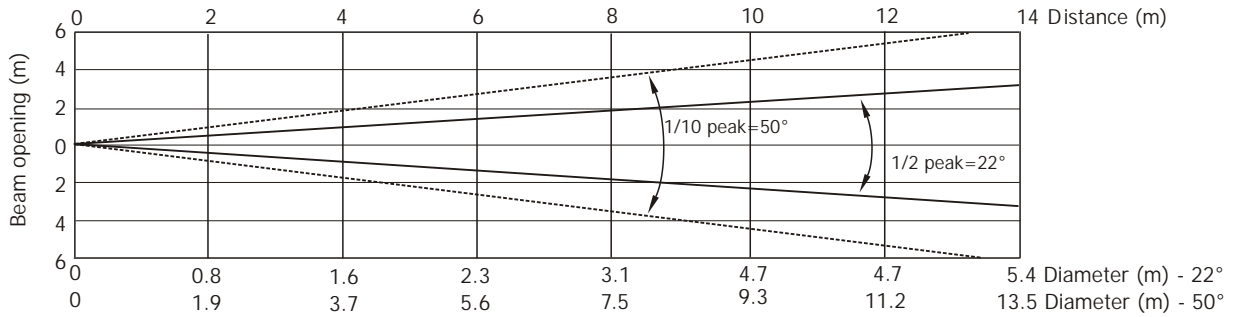

## Photometric Diagram

LED load mode: Full

Total Output: 1346 lumens

Distance (m)	2	4	5	6	8	10	12	14	
Red	312/29	78/7	50/4.6	35/3.2	20/1.8	13/1.2	9/0.8	6/0.6	Intensity (center) Lux/Footcandles
Green	544/51	136/13	87/8	60/5.6	34/3.2	22/2	15/1.4	11/1	
Blue	106/10	27/2.5	17/1.6	12/1.1	7/0.6	4/0.4	3/0.3	2/0.2	
White	1663/155	416/39	266/25	184/17	104/10	67/6	46/4	34/3	

### Illuminance distribution

Distance=5m

## Photometric Diagram

LED load mode: Eco

Total Output: 985 lumens

Distance (m)	2	4	5	6	8	10	12	14	
Red	270/25	67/6	43/4	30/2.8	17/1.6	11/1	8/0.7	6/0.5	Intensity (center) Lux/Footcandles
Green	394/37	98/9	63/6	44/4	25/2.3	16/1.5	11/1	8/0.7	
Blue	75/7	19/1.7	12/1.1	8/0.8	5/0.4	3/0.3	2/0.2	1.5/1.1	
White	1312/122	328/31	210/20	146/14	82/8	53/5	37/3.4	27/2.5	