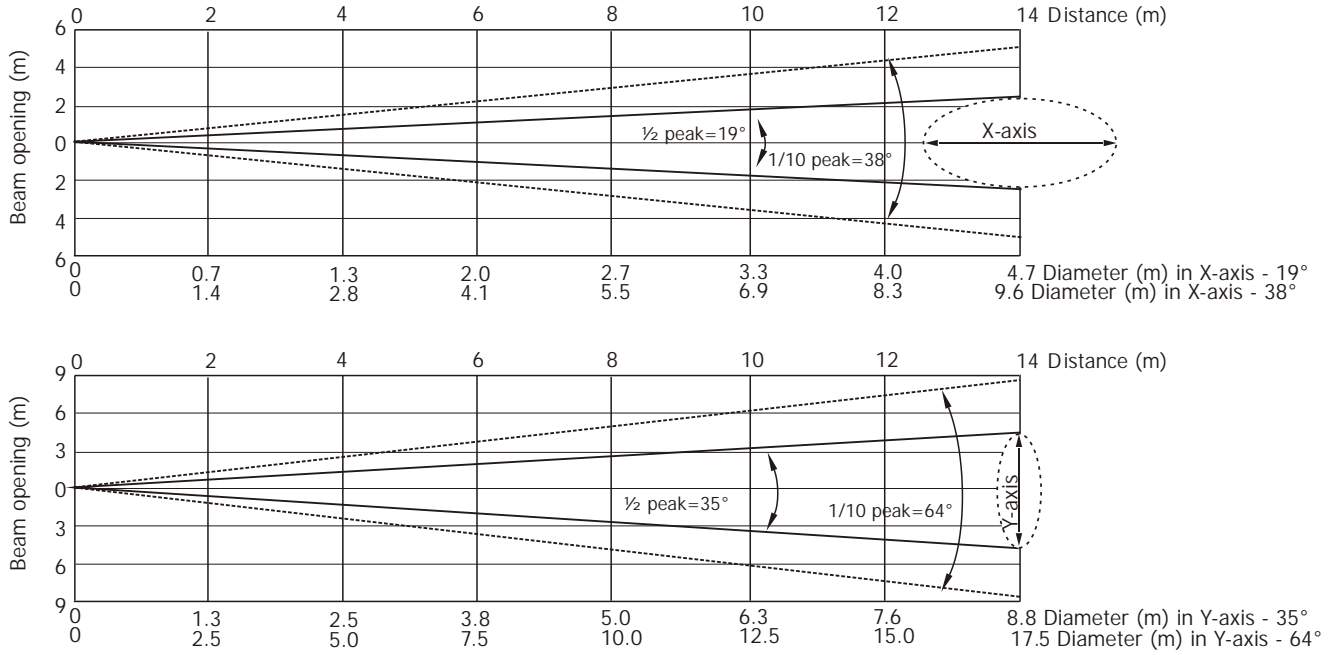

## Photometric Diagram

Beam shaper 19°x 35° @ min. zoom

Distance (m)	2	4	6	8	10	12	14	
Red	638/59	159/15	71/7	40/3.7	26/2.4	18/1.6	13/1.2	Intensity (center) Lux/Footcandles
Green	1356/126	339/32	151/14	85/8	54/5	38/3.5	28/2.6	
Blue	188/17	47/4.4	21/2	12/1	8/0.7	5/0.5	4/0.4	
White	1781/166	445/41	198/18	111/10	71/7	50/5	36/3.4	
R+G+B+W	2925/272	731/68	325/30	183/17	117/11	81/8	60/5.5	

Illuminance distribution X-axis  
Distance=5m

## Photometric Diagram

Beam shaper 19°x 35° @ min. zoom