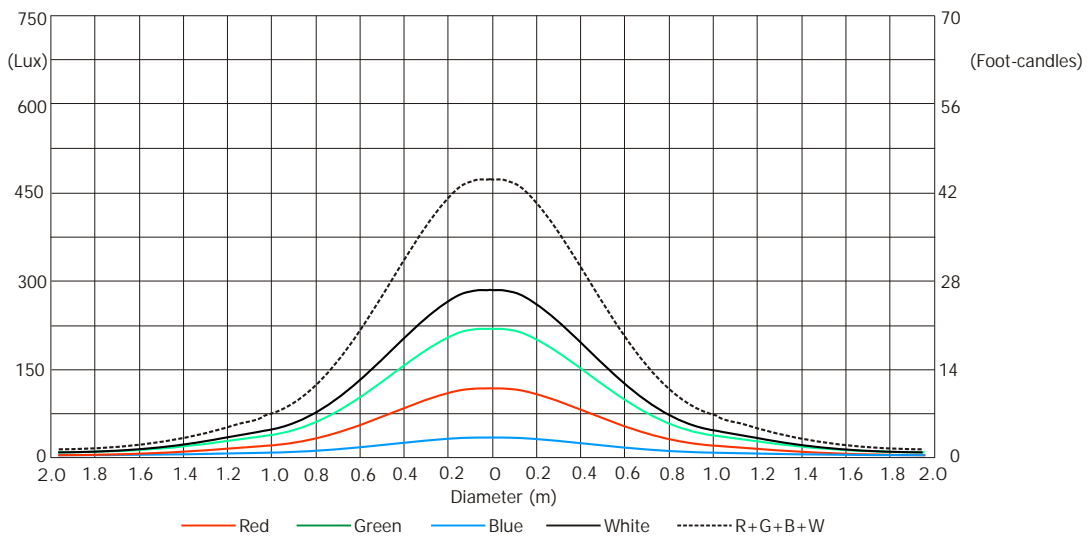

## Photometric Diagram

Beam shaper 19°x 35° @ min. zoom

Distance (m)	2	4	6	8	10	12	14	
Red	638/59	159/15	71/7	40/3.7	26/2.4	18/1.6	13/1.2	Intensity (center) Lux/Footcandles
Green	1356/126	339/32	151/14	85/8	54/5	38/3.5	28/2.6	
Blue	188/17	47/4.4	21/2	12/1	8/0.7	5/0.5	4/0.4	
White	1781/166	445/41	198/18	111/10	71/7	50/5	36/3.4	
R+G+B+W	2925/272	731/68	325/30	183/17	117/11	81/8	60/5.5	

Illuminance distribution X-axis  
Distance=5m