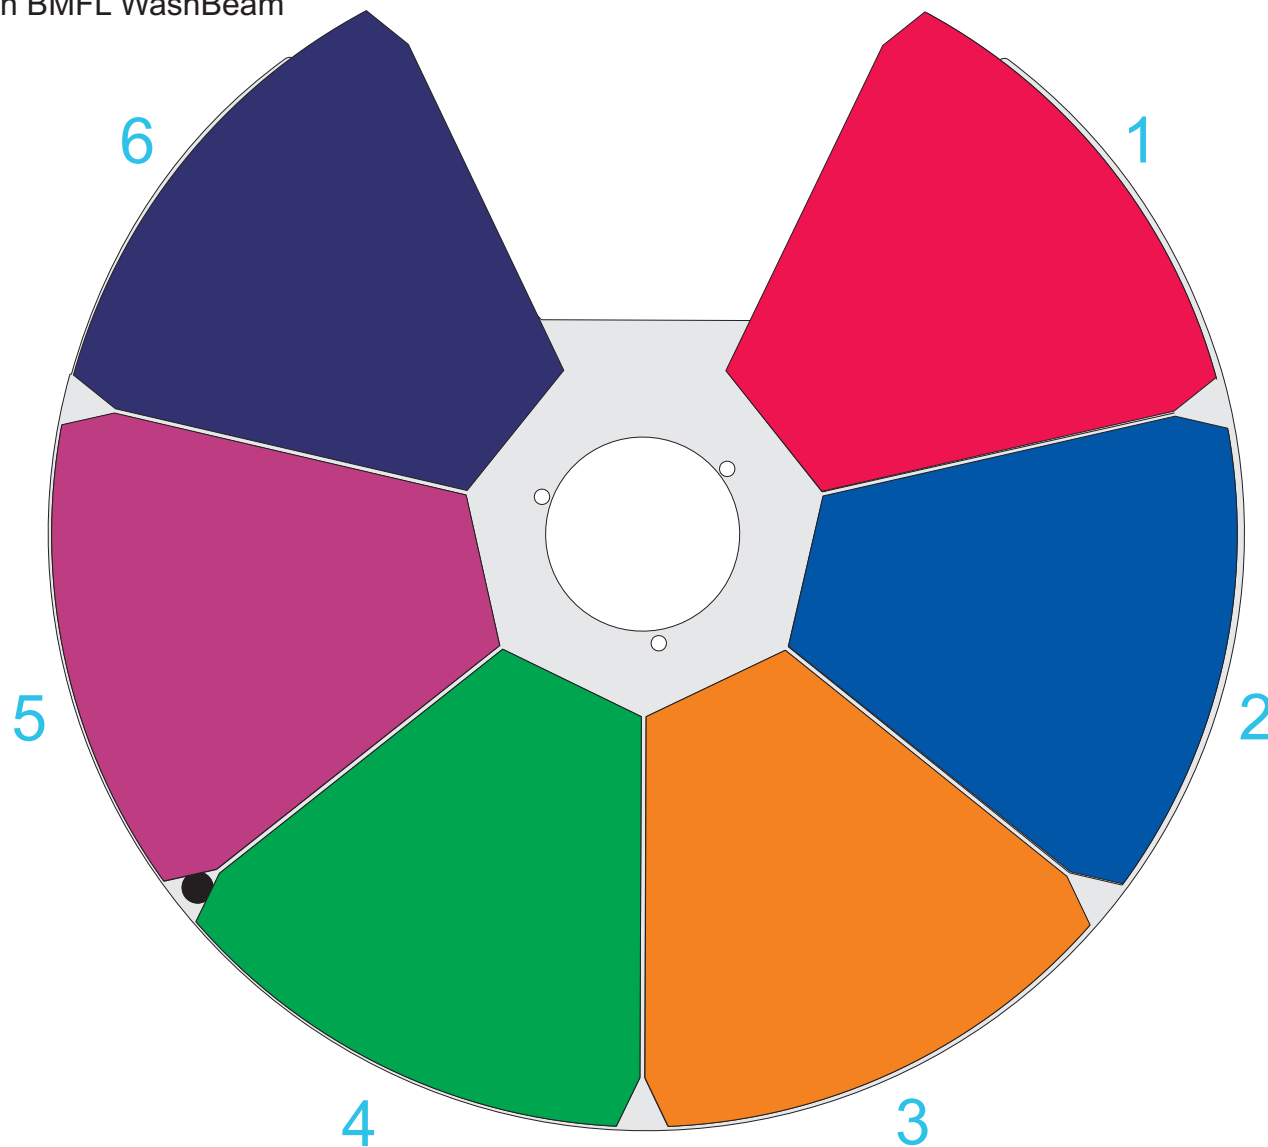

Ordering No. of assembled wheel:

99014570

Color Wheel I 6+1 Robin BMFL WashBeam

Ordering No.:

1. 14070411 Deep Red

2. 14070393 Deep Blue

3. 14070394 Orange

4. 14070395 Green

5. 14070396 Magenta

6. 14070397 Congo Blue