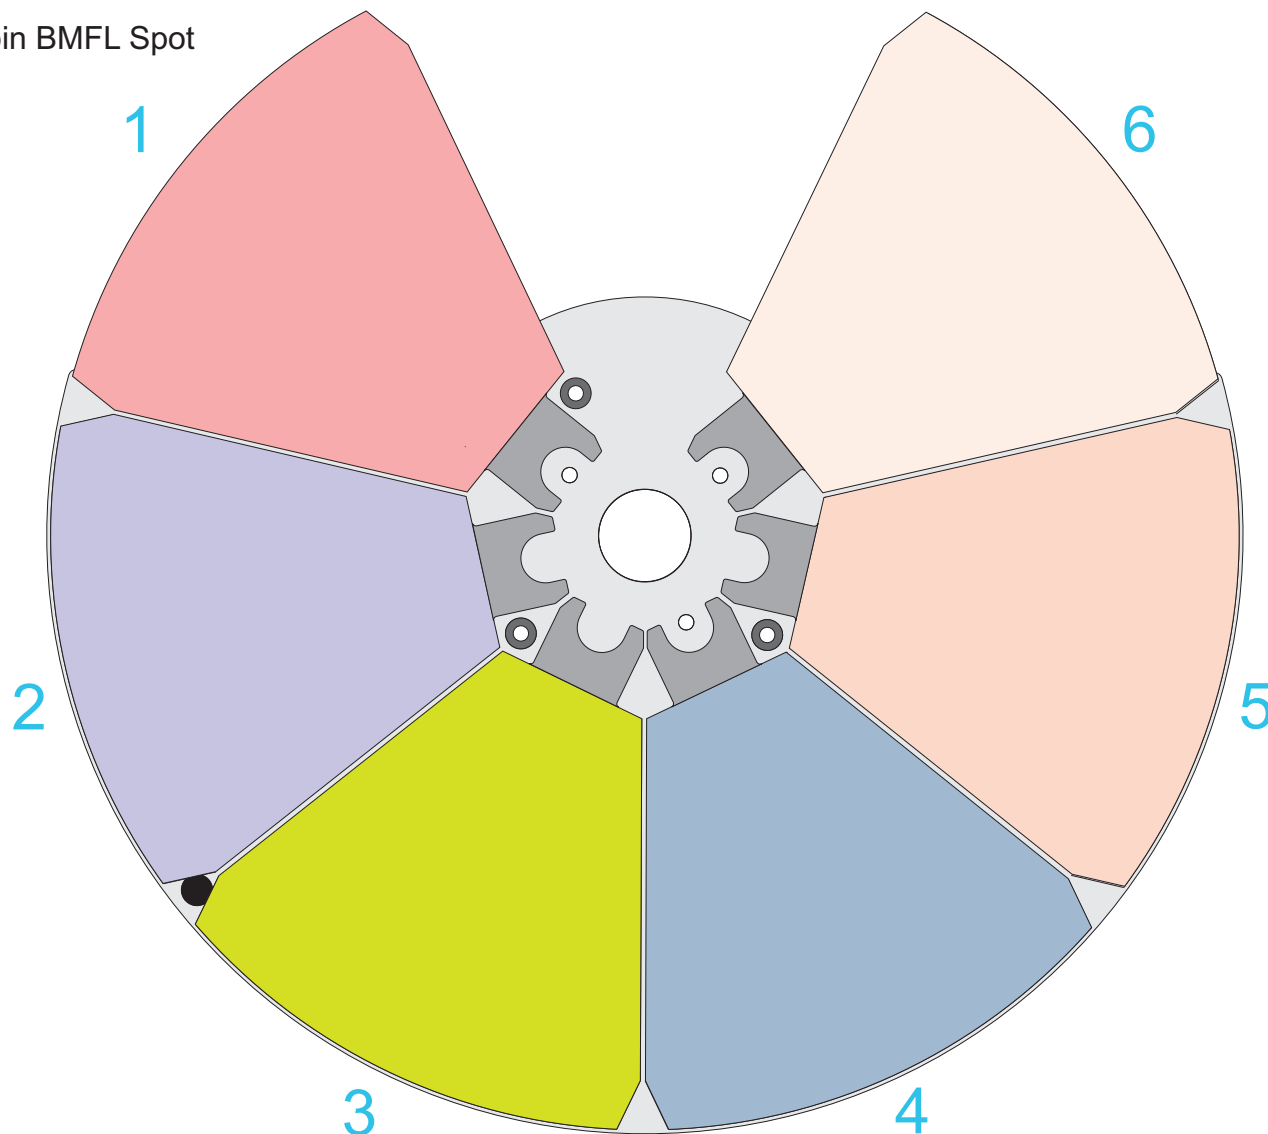

Ordering No. of assembled wheel:

99014269

Color Wheel II 6+1 Robin BMFL Spot

Ordering No.:

1. 99014263 Pink

2. 99014264 Lavender

3. 99014265 Light Green

4. 99014266 CTB 8000K

5. 99014267 Minus 1/1 Green

6. 99014268 Minus 1/2 Green