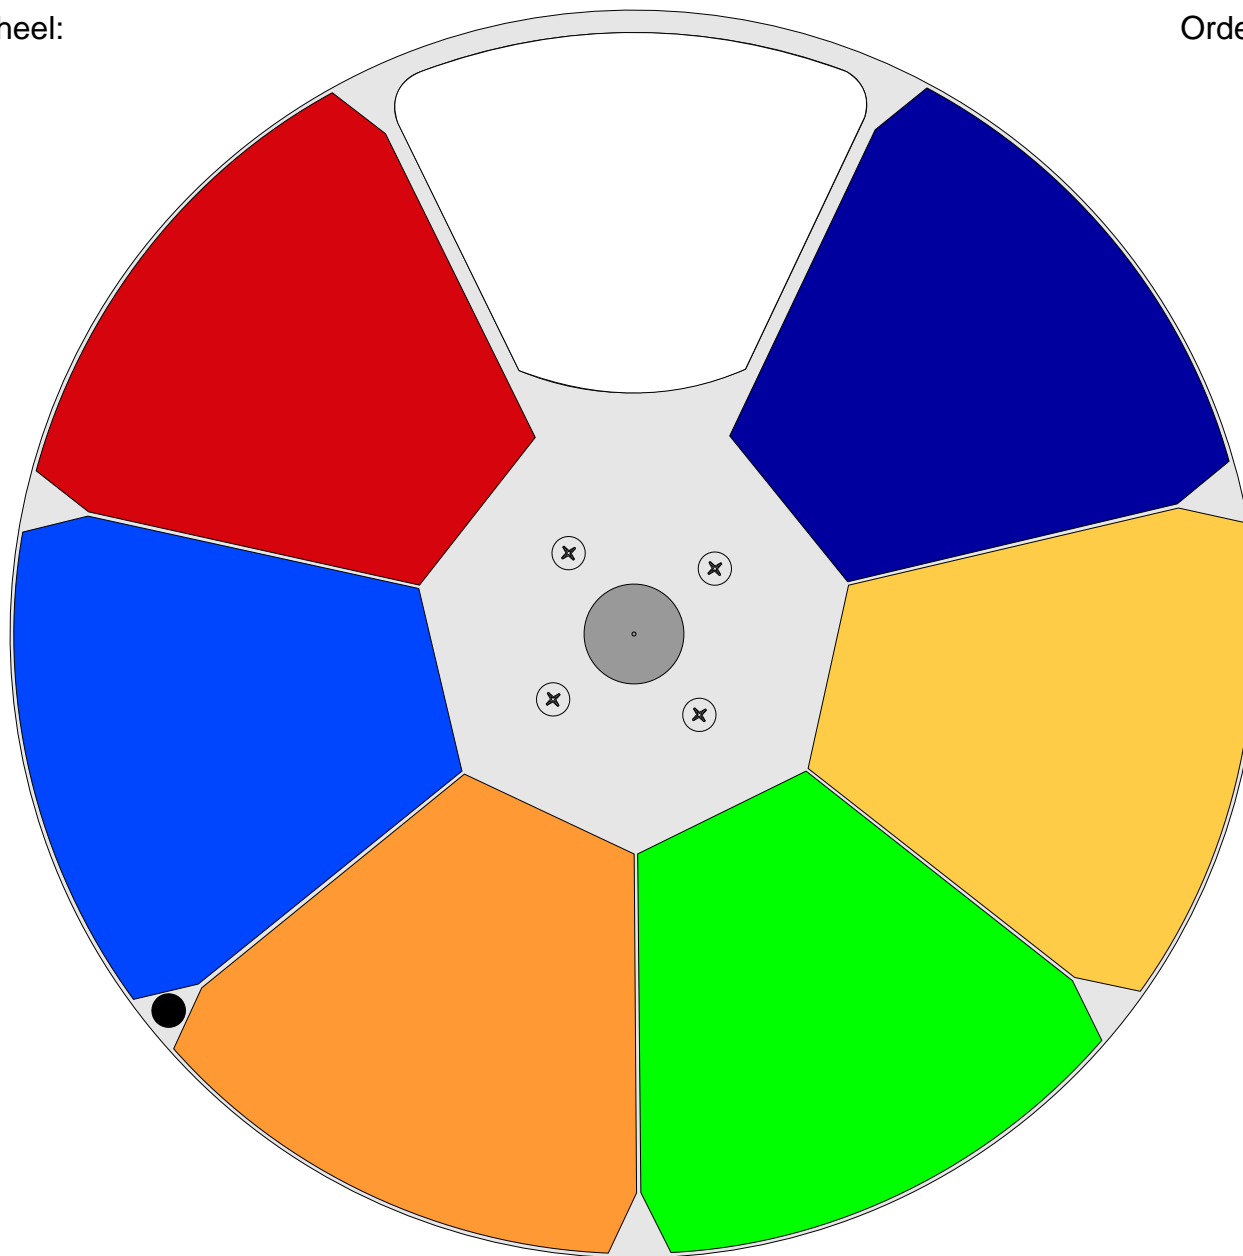

Ordering No. of assembled wheel:

99013283

Color 6+1 Robin MMX Blade

Ordering No. of clockwise from free:

14070344

14070343

14070342

14070341

14070340

14070339