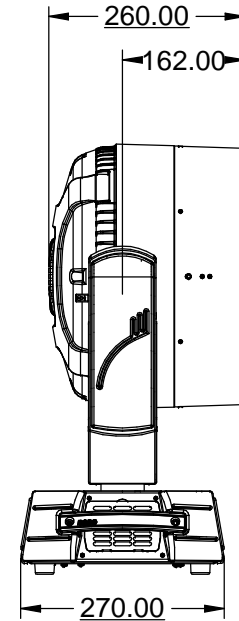

Tilt movement range : 300°

Pan movement range : 450°

PRODUCT: Robin 1200 LEDWash		
TITLE: Dimensions		
DOCUMENT: All dimensions in mm .		
VERSION: 1	DATE: 10.11.2011	SHEET: 1 OF 1