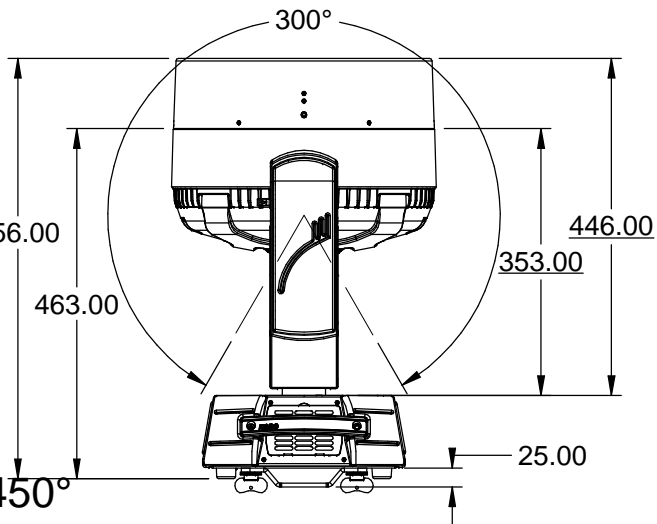

Tilt movement range : 300°

Pan movement range : 450°

PRODUCT: Robin 1200 LEDWash		
TITLE: Dimensions		
DOCUMENT: All dimensions in mm .		
VERSION: 1	DATE: 10.11.2011	SHEET: 1 OF 1