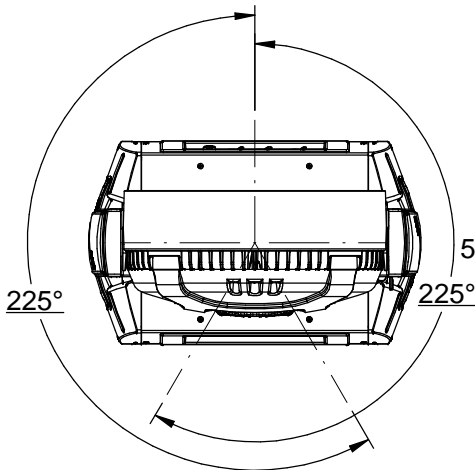

Tilt movement range : 300°

Pan movement range : 450°

PRODUCT: Robin 1200 LEDWash		
TITLE: Dimensions		
DOCUMENT: All dimensions in mm .		
VERSION: 1	DATE: 10.11.2011	SHEET: 1 OF 1