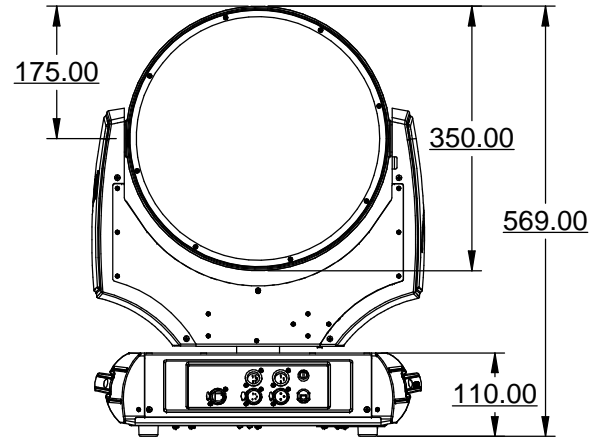

Tilt movement range : 300°

Pan movement range : 450°

PRODUCT: Robin 1200 LEDWash		
TITLE: Dimensions		
DOCUMENT: All dimensions in mm .		
VERSION: 1	DATE: 10.11.2011	SHEET: 1 OF 1