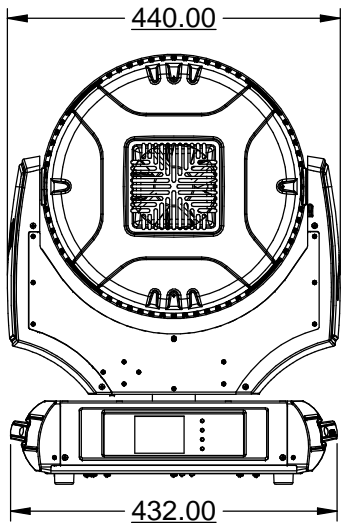

Tilt movement range : 300°

Pan movement range : 450°

PRODUCT: Robin 1200 LEDWash		
TITLE: Dimensions		
DOCUMENT: All dimensions in mm .		
VERSION: 1	DATE: 10.11.2011	SHEET: 1 OF 1