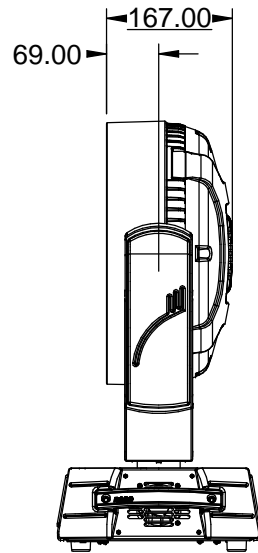

Tilt movement range : 300°

Pan movement range : 450°

PRODUCT: Robin 1200 LEDWash		
TITLE: Dimensions		
DOCUMENT: All dimensions in mm .		
VERSION: 1	DATE: 10.11.2011	SHEET: 1 OF 1