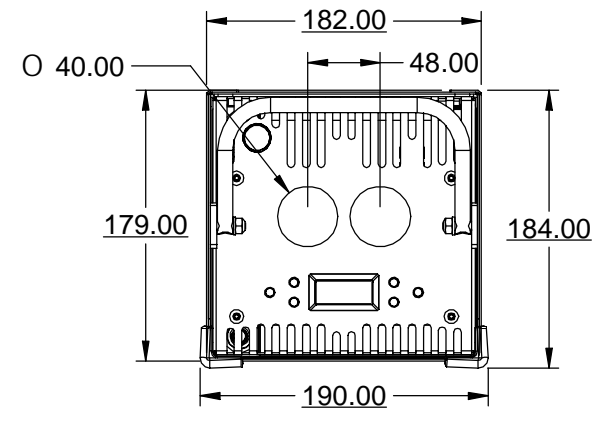

Tilt movement range : $\pm 15^\circ$

PRODUCT: LiteWare HO2		
TITLE: Dimensions		
DOCUMENT: All dimensions in mm .		
VERSION: 1	DATE: 01.10.2014	SHEET: 1 OF 1