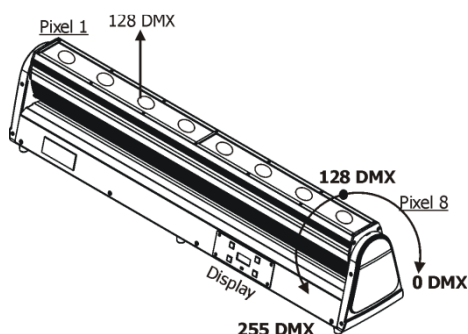

Robin CycFX 8

-	-	-	49	21	-	56	0-255	Dimmer 7 Dimmer intensity from 0% to 100%	proportional
-	-	43	50	-	50	57	0-255	Red pixel 8 Red LED saturation control (0-100%)	proportional
-	-	44	51	-	51	58	0-255	Green pixel 8 Green LED saturation control (0-100%)	proportional
-	-	45	52	-	52	59	0-255	Blue pixel 8 Blue LED saturation control (0-100%)	proportional
-	-	-	-	-	53	60	0-255	White pixel 8 White LED saturation control (0-100%)	proportional
-	-	-	53	22	-	61	0-255	Dimmer 8 Dimmer intensity from 0% to 100%	proportional

*Halogen lamp effect during dimming

Tilt movement direction and pixel order:

Channel Pixel effects

DMX value	Effect	Type of Control
0-2	No function	Step
3-4	Effect 1	Step
5-6	Effect 2	Step
7-8	Effect 3	Step
9-10	Effect 4	Step
11-12	Effect 5	Step
13-14	Effect 6	Step
15-16	Effect 7	Step
17-18	Effect 8	Step
19-20	Effect 9	Step
21-22	Effect 10	Step
23-24	Effect 11	Step
25-26	Effect 12	Step
27-28	Effect 13	Step
29-30	Effect 14	Step
31-32	Effect 15	Step
33-34	Effect 16	Step
35-36	Effect 17	Step
37-38	Effect 18	Step
39-40	Effect 19	Step
41-42	Effect 20	Step