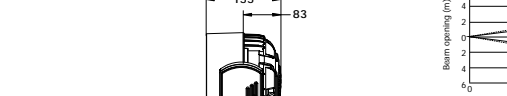

Colours

Individual control of LED rings.