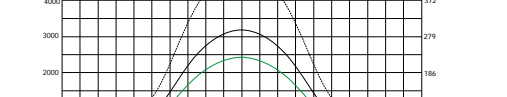

Colours

Individual control of LED rings.