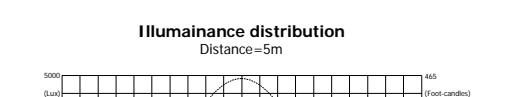

Colours

Individual control of LED rings.