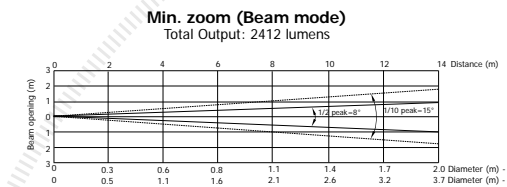

Colours

Individual control of LED rings.