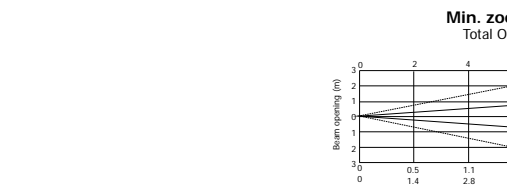

Colours

Individual control of LED rings.